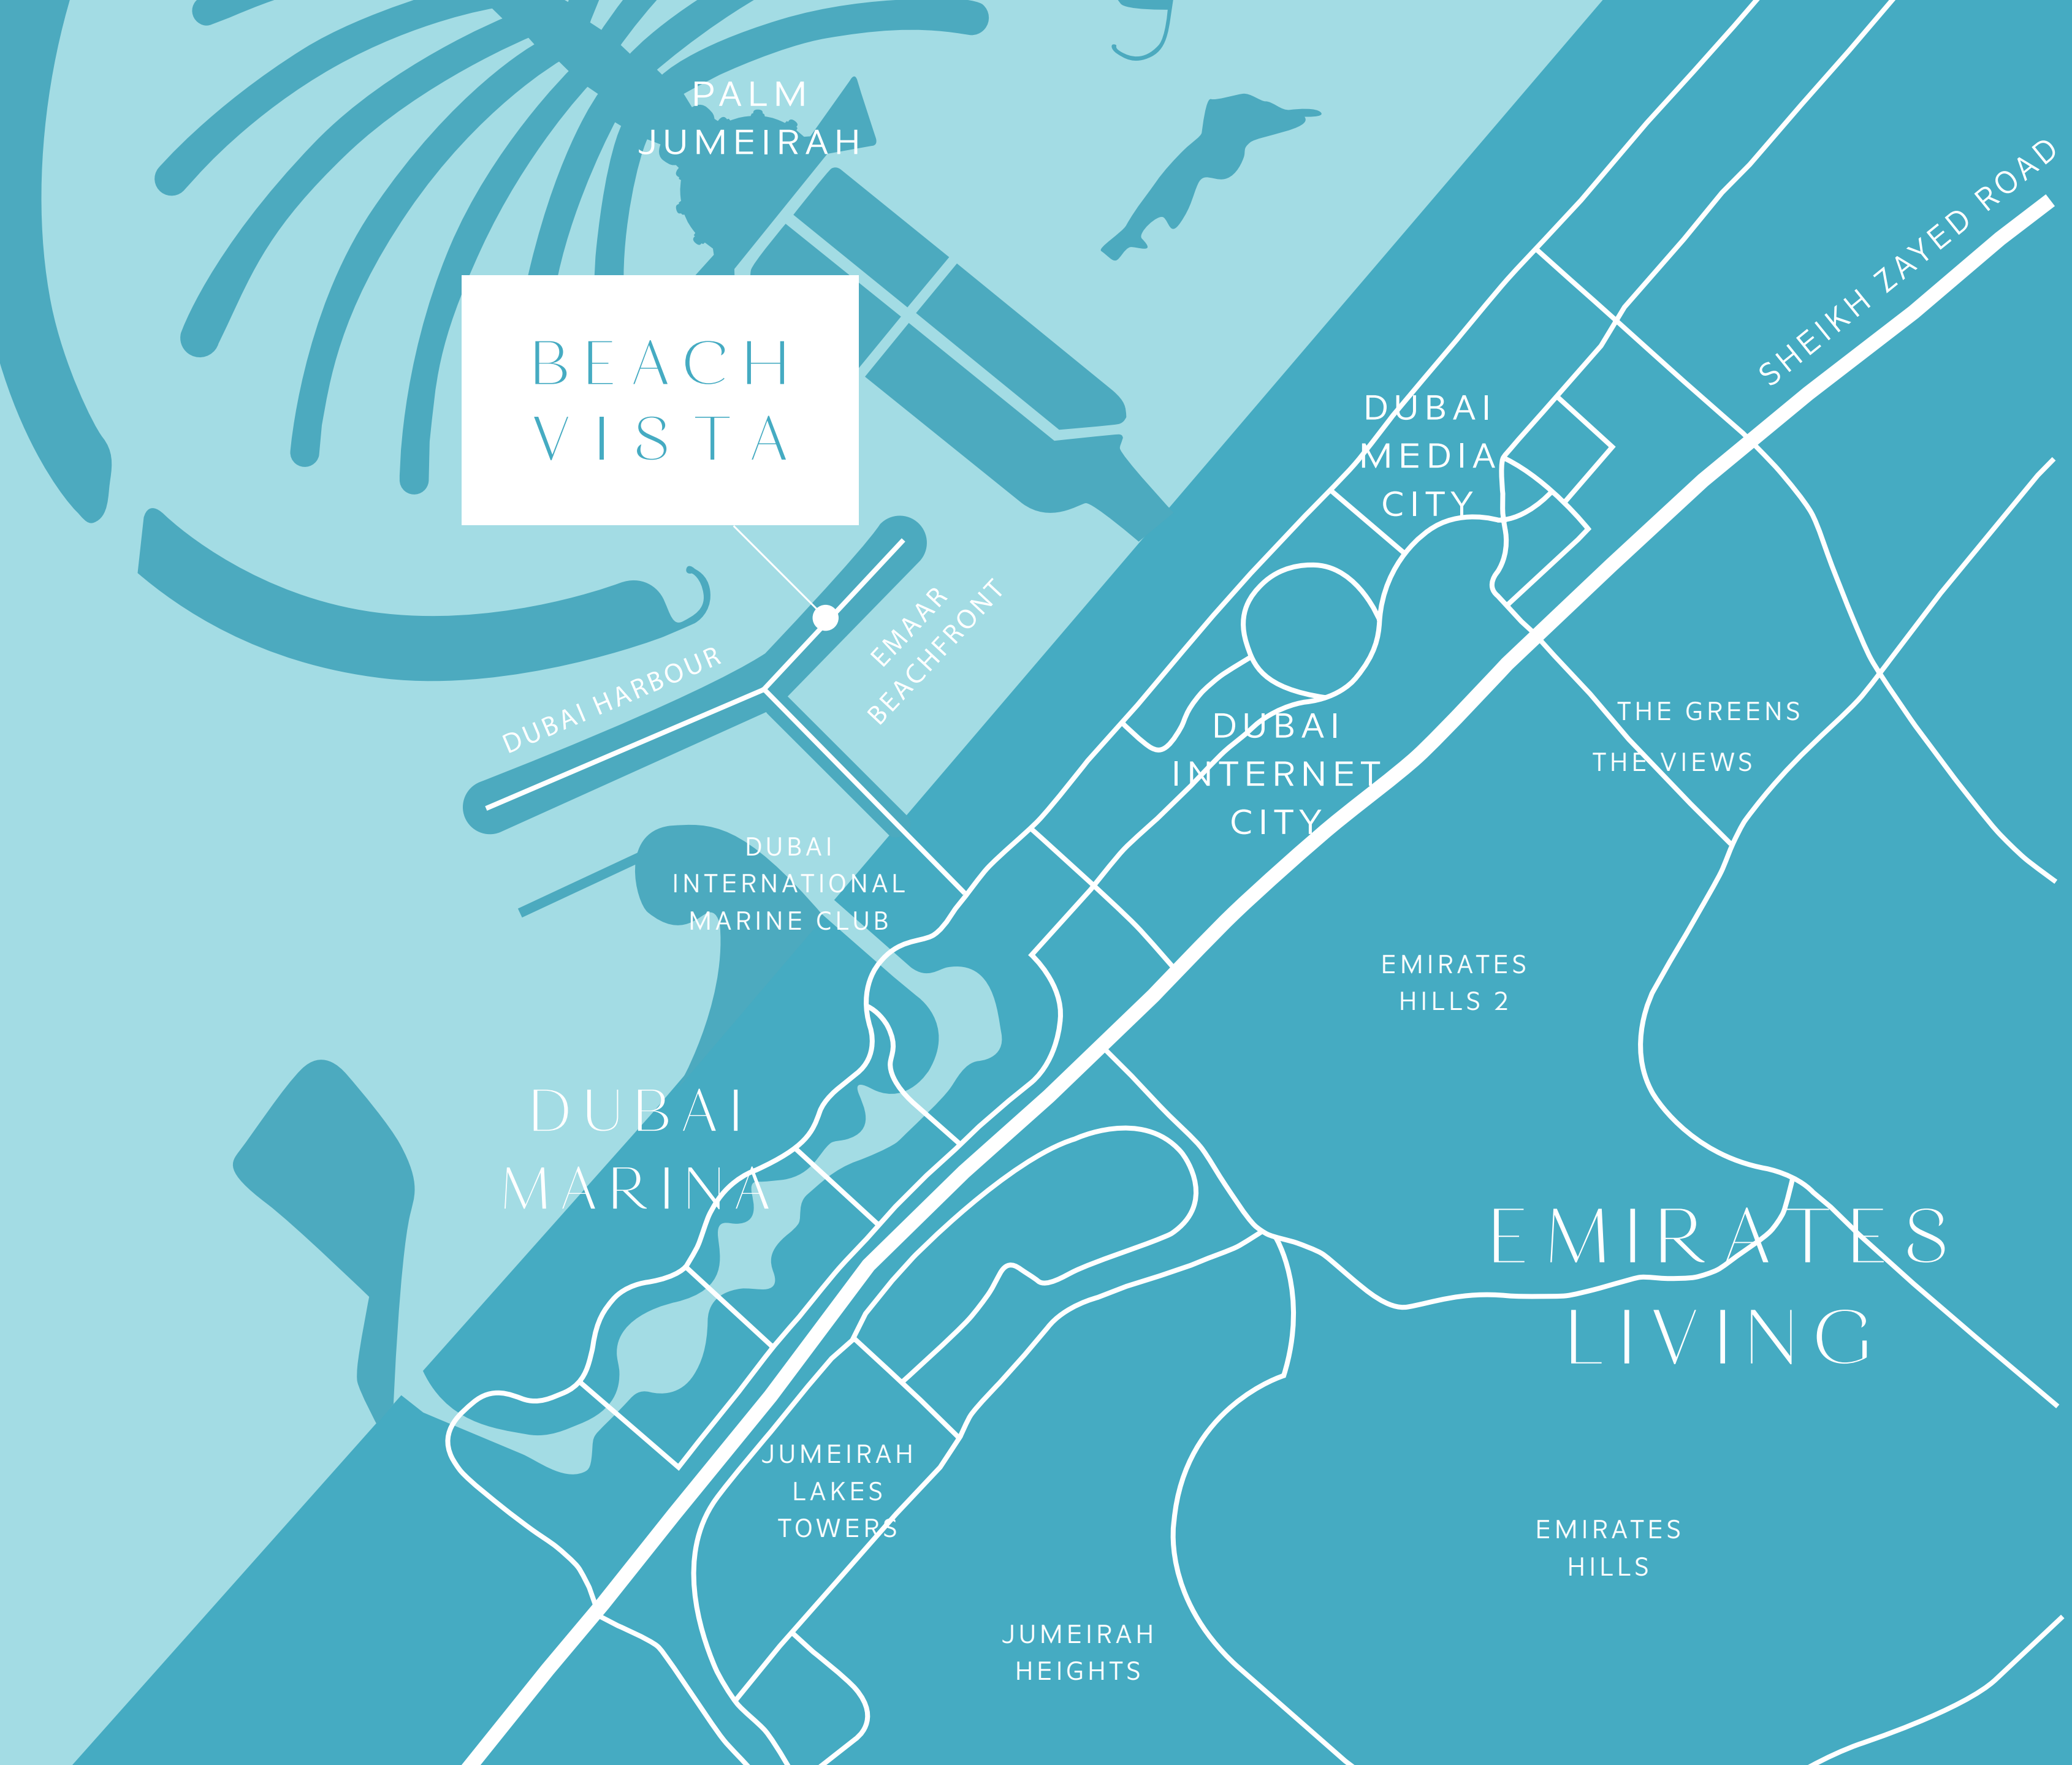

BEACH
VISTA

— AT —

EMAAR
BEACHFRONT

EMAAR

An aerial photograph of a beach. The top portion of the image shows clear, turquoise water with white foam from waves breaking. Below the water is a wide, sandy beach with a light beige tone. The waves are breaking in a rhythmic pattern across the width of the frame. The overall scene is serene and coastal.

A NEW VISION FOR COSMOPOLITAN LIVING BY THE SEA

EMAAR BEACHFRONT

Ultra-modern living
at a leisurely pace

Located in the new vibrant Dubai Harbour, EMAAR Beachfront is an exclusive coastal community comprising 27 exceptional towers. Unlike anywhere else in Dubai, residents will have 750 metres of pristine white-sand beach on either side of their home.

BEACH
VISTA

BEACH
VISTA

THE LOCATION

An island with a central
Dubai address

Nestled between Jumeirah Beach Residence (JBR) and Palm Jumeirah, Emaar Beachfront is an island destination with an accessible, well-connected location.

Dubai Marina, the Palm and JBR will all be accessible within minutes, while the main areas of the city like Downtown Dubai and Dubai International Airport will be only a joyride away.

BEACH
VISTA

BEACH VISTA AT EMAAR BEACHFRONT